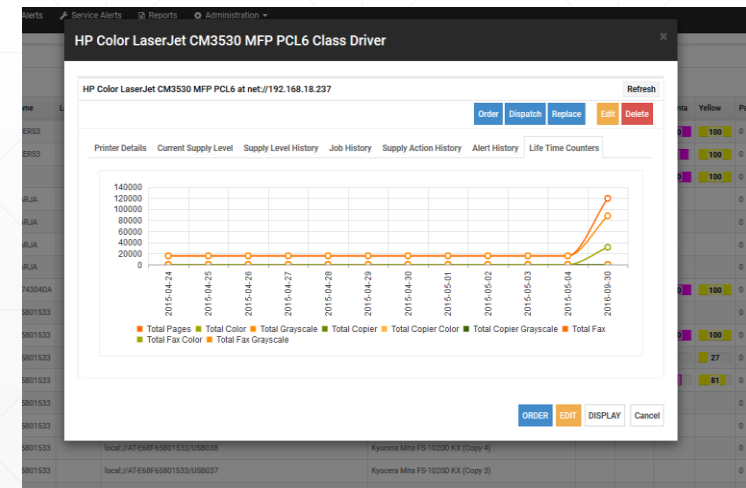

The supported languages

- English
- Croatian
- Slovenian
- Italian
- Hungarian